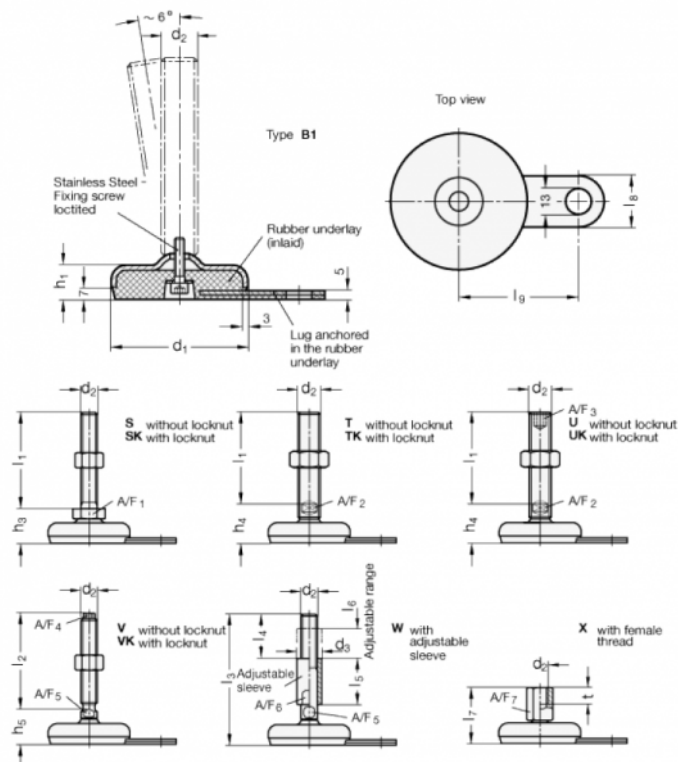

Article number: 2033100M1675B1V

Description: E+G levelling foot
GN 33-100-M16-75-B1-V, Stainless steel

Note: V Without nut, External hexagon at the top, Wrench flat at the bottom

Measures

A/F4 = 10	I9 = 80
A/F5 = 12	
d1 = 100	
d2 = M16	
h1 = 21	
h4 = 32	
l2 = 75	
l8 = 30	